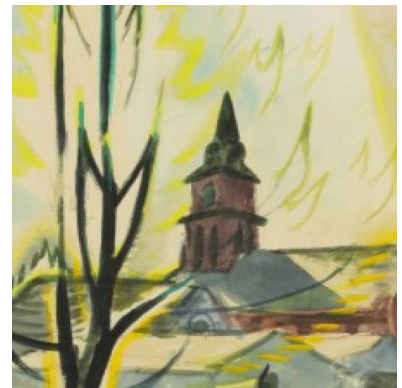

Charles E. Burchfield

A Lifetime of Themes

FAMILY I SPY GAME

Welcome to *Charles E. Burchfield: A Lifetime of Themes*! The paintings you are about to see are full of symbols, nature and wild life. These are just some of the many themes Burchfield constantly painted during his life. As you walk through this special exhibition, keep your eyes peeled and see how many of the images below you can find!

Answer Key:

1. Sun Burst After Spring Storm
2. Church Bells Ringing, Rainy Winter Night
3. March Sunlight
4. Flower Pot in Window
5. Redbirds in Beech Trees
6. The White Tower
7. Still Life-Scrap Iron
8. October Wind and Sunlight in the Woods
9. The Red Woodpecker